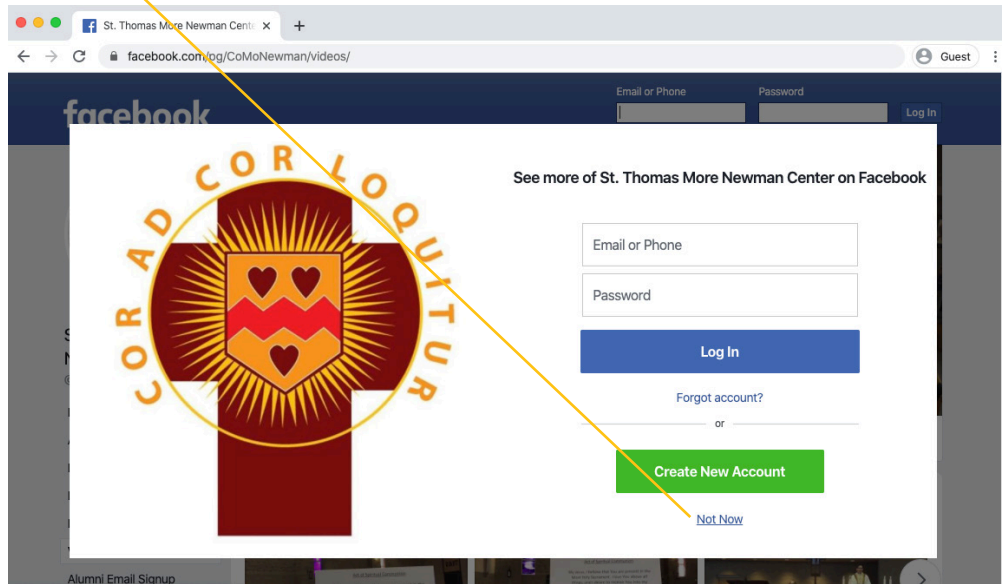

How to watch Newman's Livestream Mass

1. Visit www.facebook.com/CoMoNewman/video
2. Sign in to your Facebook account. If you do not have a Facebook account, click **Not Now** under the *Create New Account* button.

3. Scroll down to the **All Videos** section. The videos are ordered newest to oldest from left to right, top to bottom. If there is a live video currently streaming, it will be in the top left panel of this section. There will be a red live box in the upper left hand of that screen.