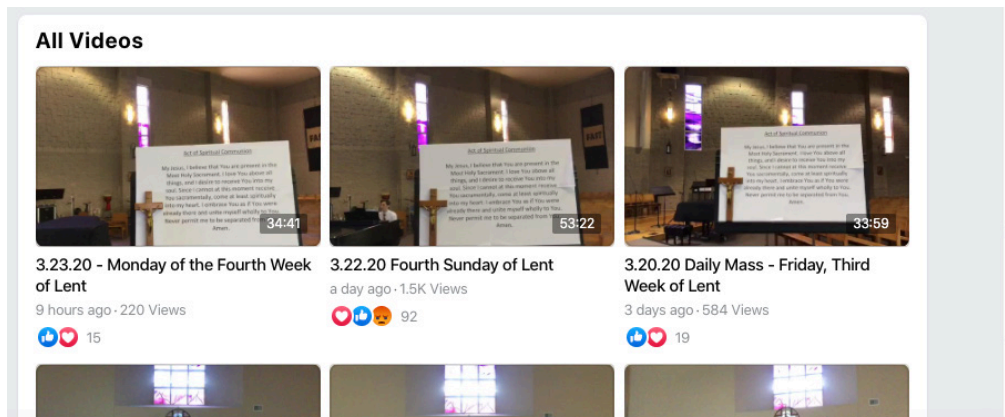

How to watch Newman's Livestream Mass

1. Visit www.facebook.com/CoMoNewman/video
2. Sign in to your Facebook account. If you do not have a Facebook account, click **Not Now** under the *Create New Account* button.

3. Scroll down to the **All Videos** section. The videos are ordered newest to oldest from left to right, top to bottom. If there is a live video currently streaming, it will be in the top left panel of this section. There will be a red live box in the upper left hand of that screen.